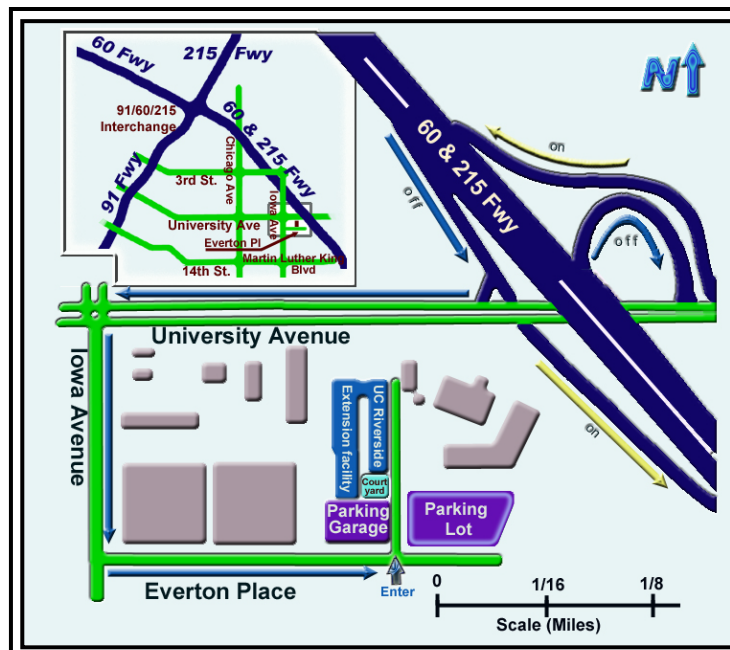

Address correction requested

University of California, Riverside
Department of Entomology
Urban Entomology

21st Annual UC Riverside Urban Pest Management Conference March 20, 2012

New Location!

**UC Riverside Extension Center
University of California, Riverside**

Find us on the web at <http://insects.ucr.edu/events/>

Alternate Site: <http://groups.ucanr.org/UrbanAnt/>

Driving directions

From 91, 60 East or 215 South Freeways:

- Take your freeway to the 60/215 Freeway East.
- Exit at University Ave and go right at the end of the ramp onto University.
- Go 0.23 miles west to Iowa Ave. and make a left.
- Go 0.13 mile south to Everton Place and make a left.
- Parking and the UCR Extension are located on the left side of Everton Place 0.17 miles down.

From 60 West, or 215 North Freeways:

- Take the 60 West or the 215 North to the merge of the freeways into the 215/60.
- Proceed roughly 3 miles north and exit at University Ave.
- Stay to the right on the exit loop and then make a right onto University Ave at the end.
- Go west 0.33 miles to Iowa Ave and make a left.
- Go 0.13 miles south to Everton Place and make a left.
- Parking and the UCR Extension are located on the left side of Everton Place 0.17 miles down.