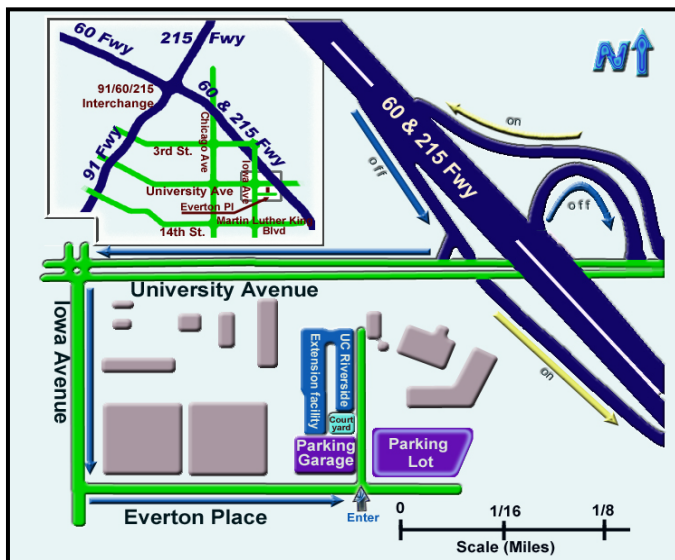

Address correction requested

Extension Center

### Driving directions

#### **From 91, 60 East or 215 South Freeways:**

- Take your freeway to the 60/215 Freeway East.
- Exit at University Ave and go right at the end of the ramp onto University.
- Go 0.23 miles west to Iowa Ave. and make a left.
- Go 0.13 mile south to Everton Place and make a left.
- Parking and the UCR Extension are located on the left side of Everton Place 0.17 miles down.

#### **From 60 West, or 215 North Freeways:**

- Take the 60 West or the 215 North to the merge of the freeways into the 215/60.
- Proceed roughly 3 miles north and exit at University Ave.
- Stay to the right on the exit loop and then make a right onto University Ave at the end.
- Go west 0.33 miles to Iowa Ave and make a left.
- Go 0.13 miles south to Everton Place and make a left.
- Parking and the UCR Extension are located on the left side of Everton Place 0.17 miles down.